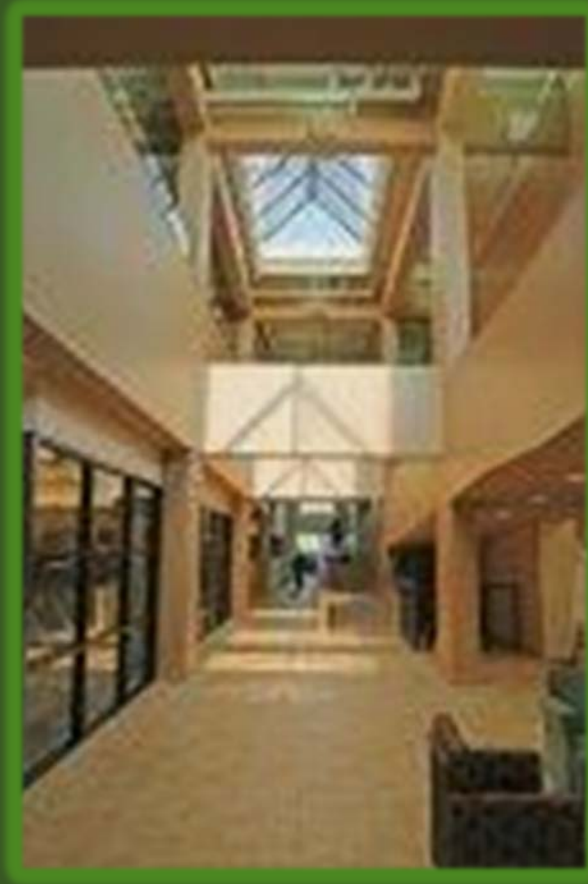

A New Lobby to Your Health Club